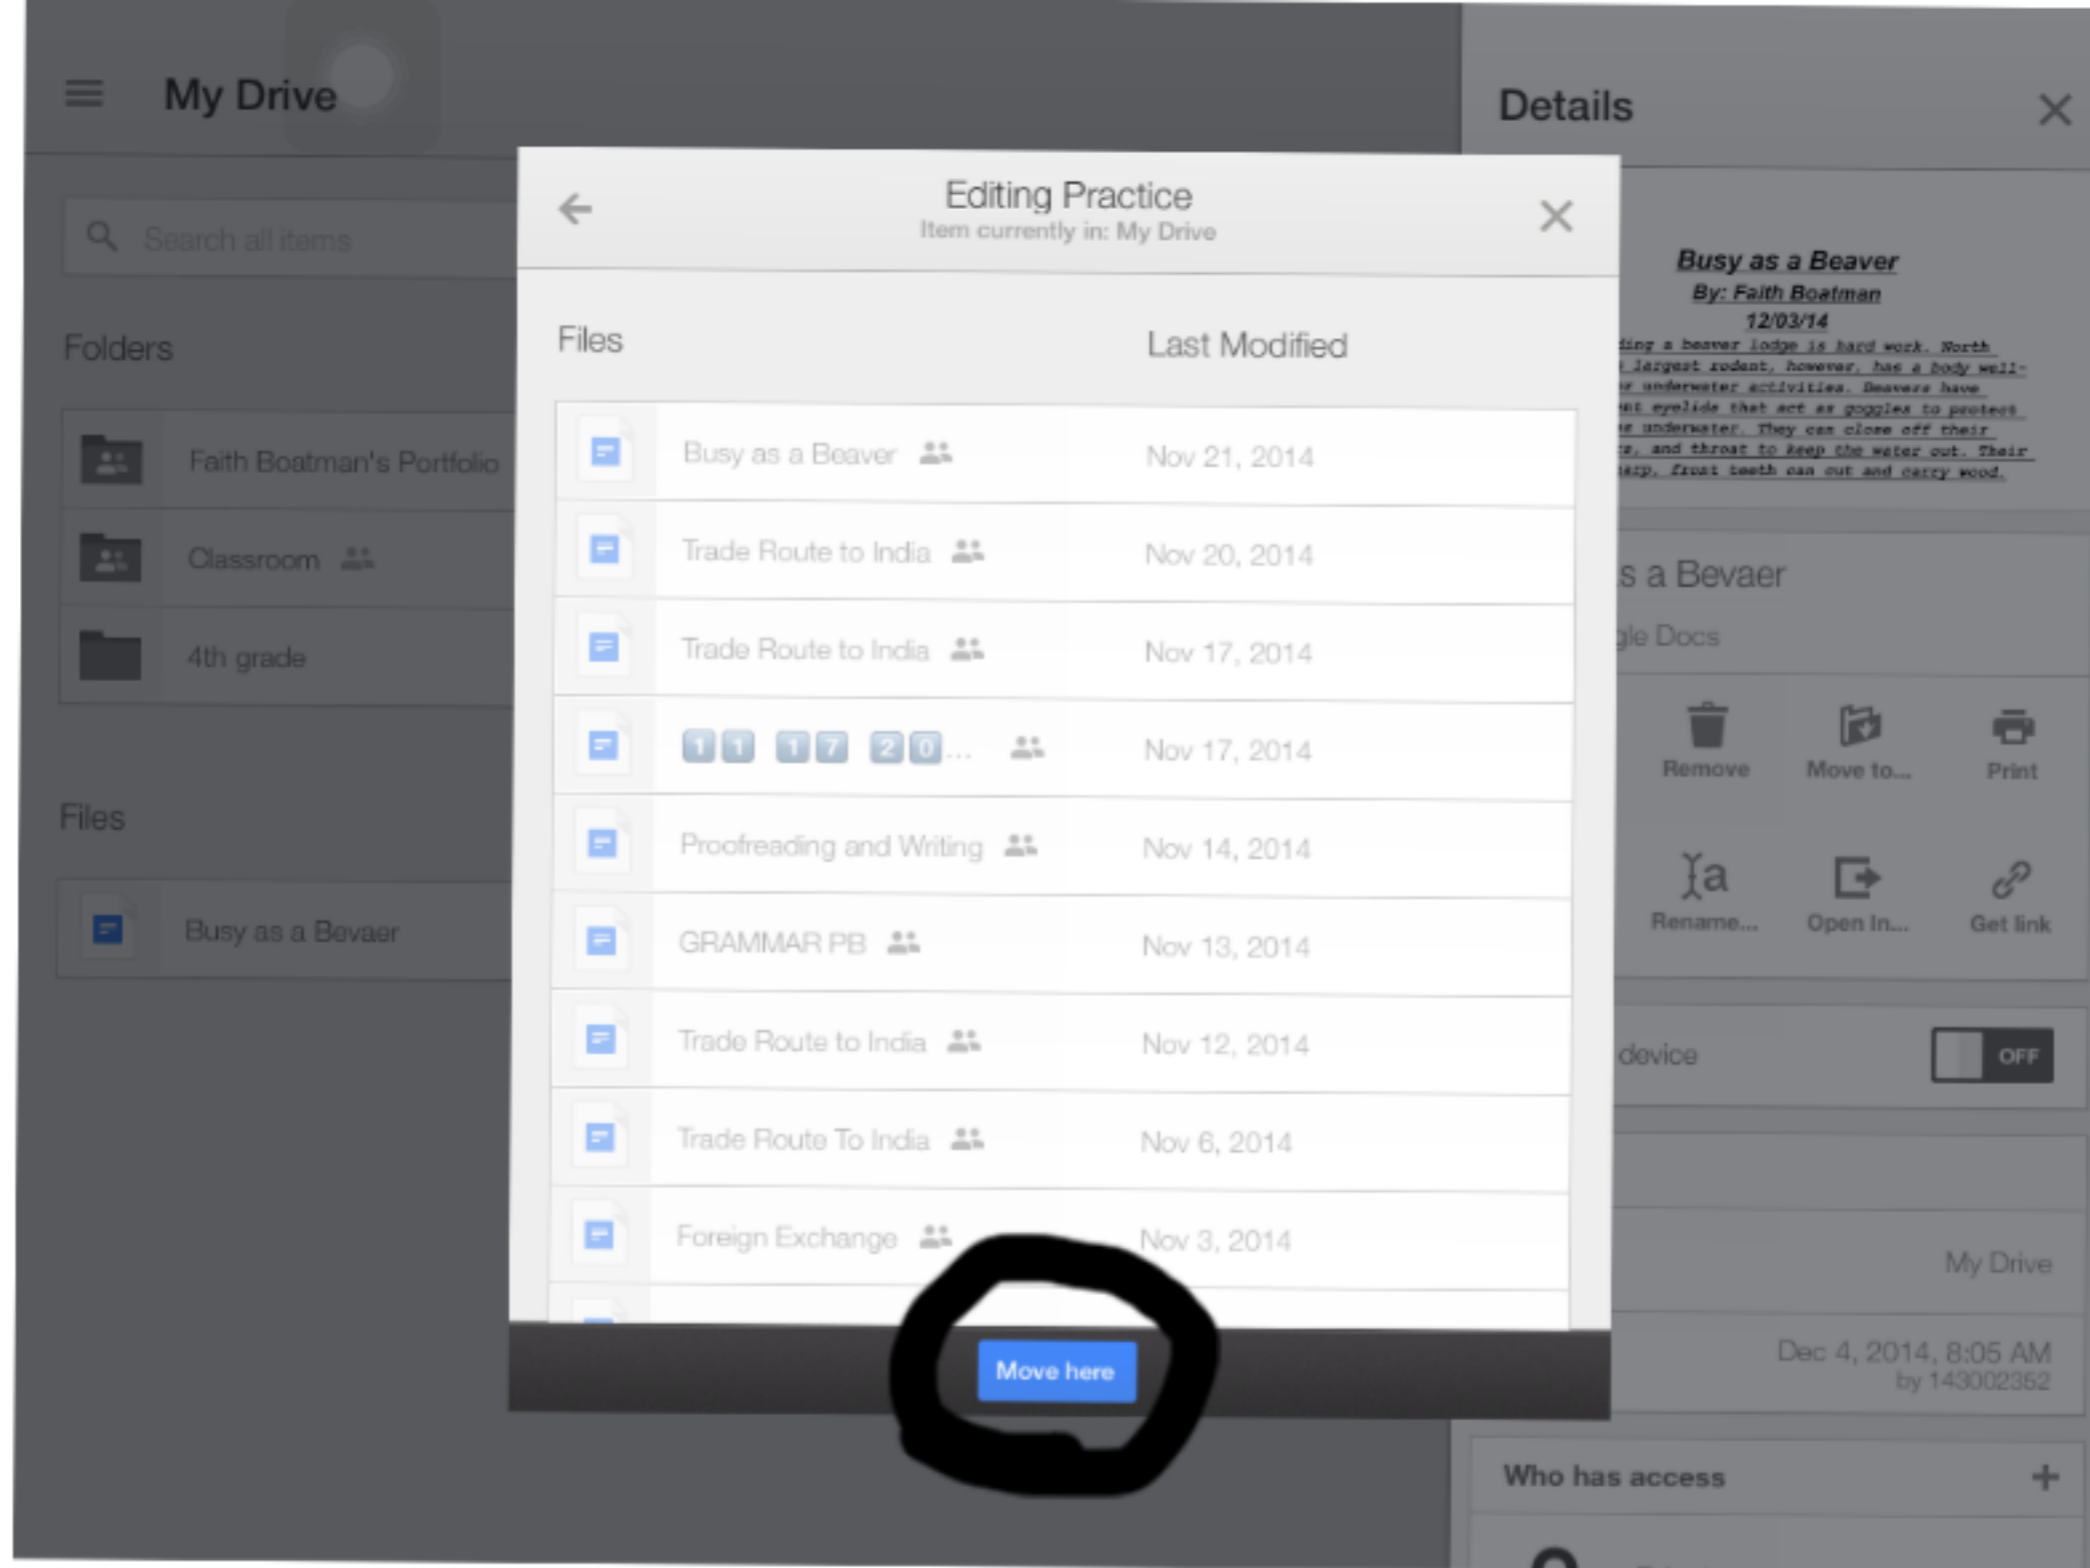

# How to Put Stuff in Your Folders in Your Drive

First, you push the "i" button on the thing you want to move.

Then you push "move to"

Then you push the folder you want to put it in

Then you push the other folder you want to put it in

Next, you push "move here"

Then you push "move" and that item will be in that folder