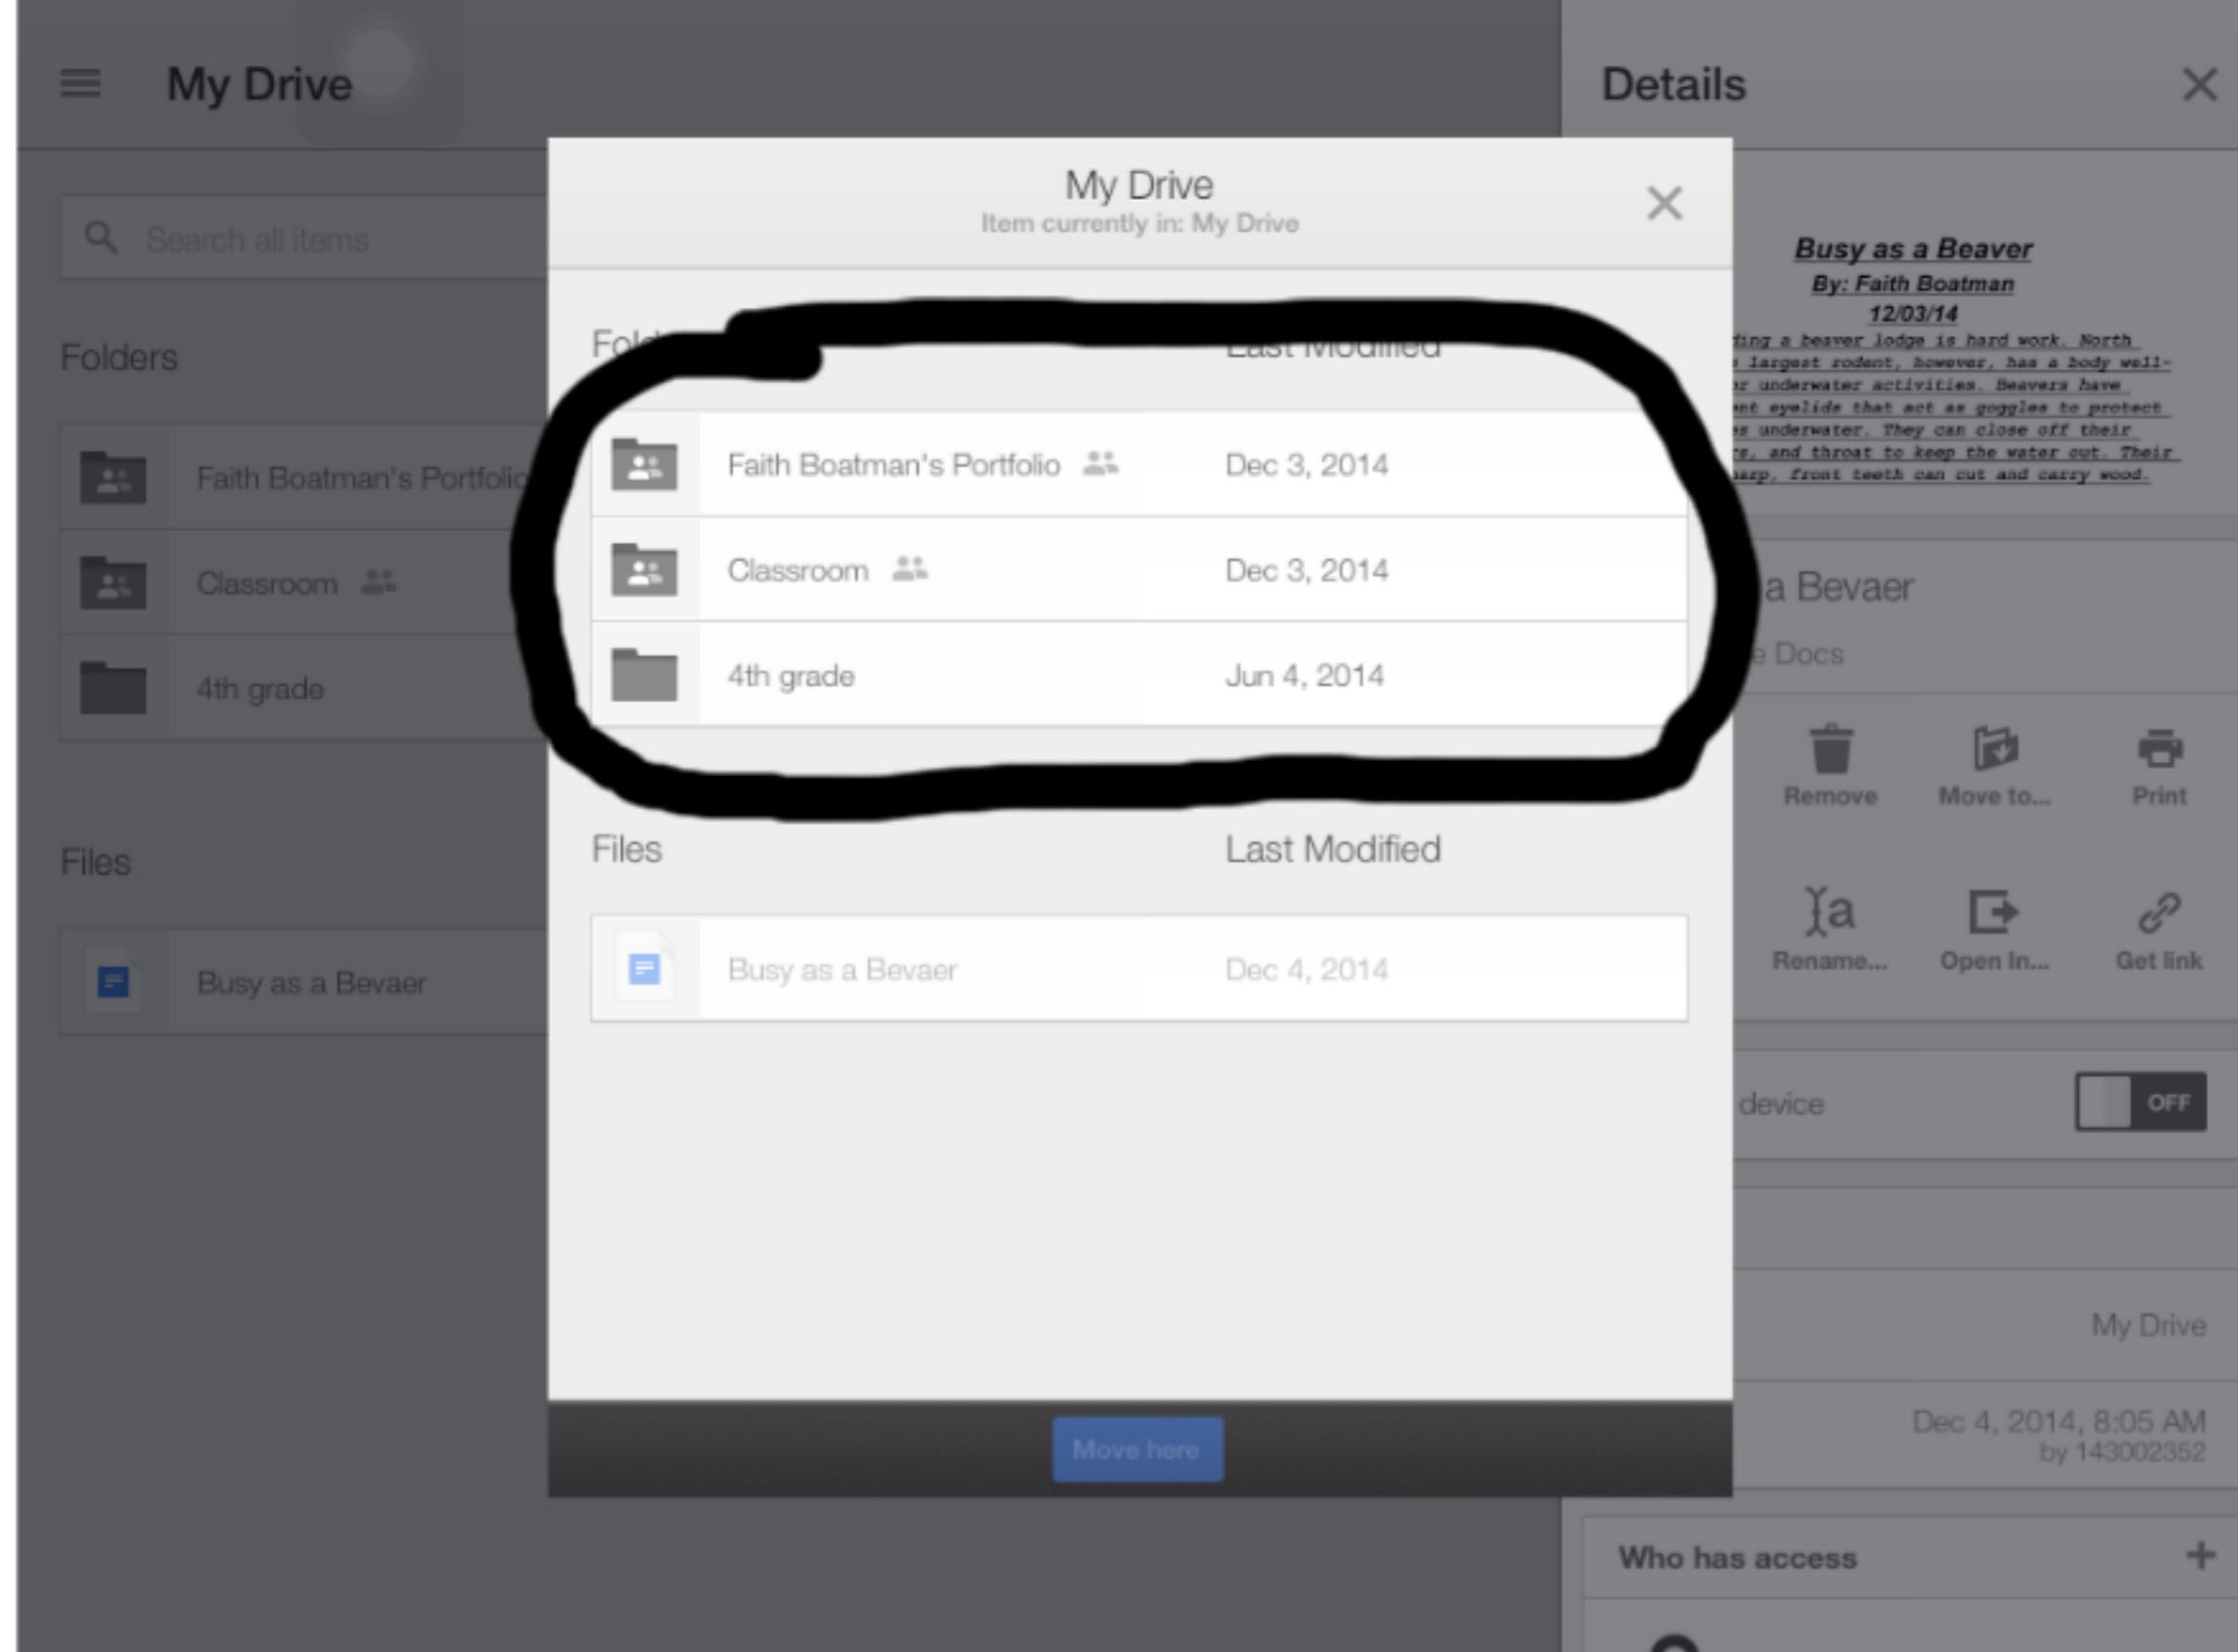

# How to Put Stuff in Your Folders in Your Drive

First, you push the "i" button on the thing you want to move.

Then you push "move to"

Then you push the folder you want to put it in

Then you push the other folder you want to put it in

Next, you push "move here"

Then you push "move" and that item will be in that folder