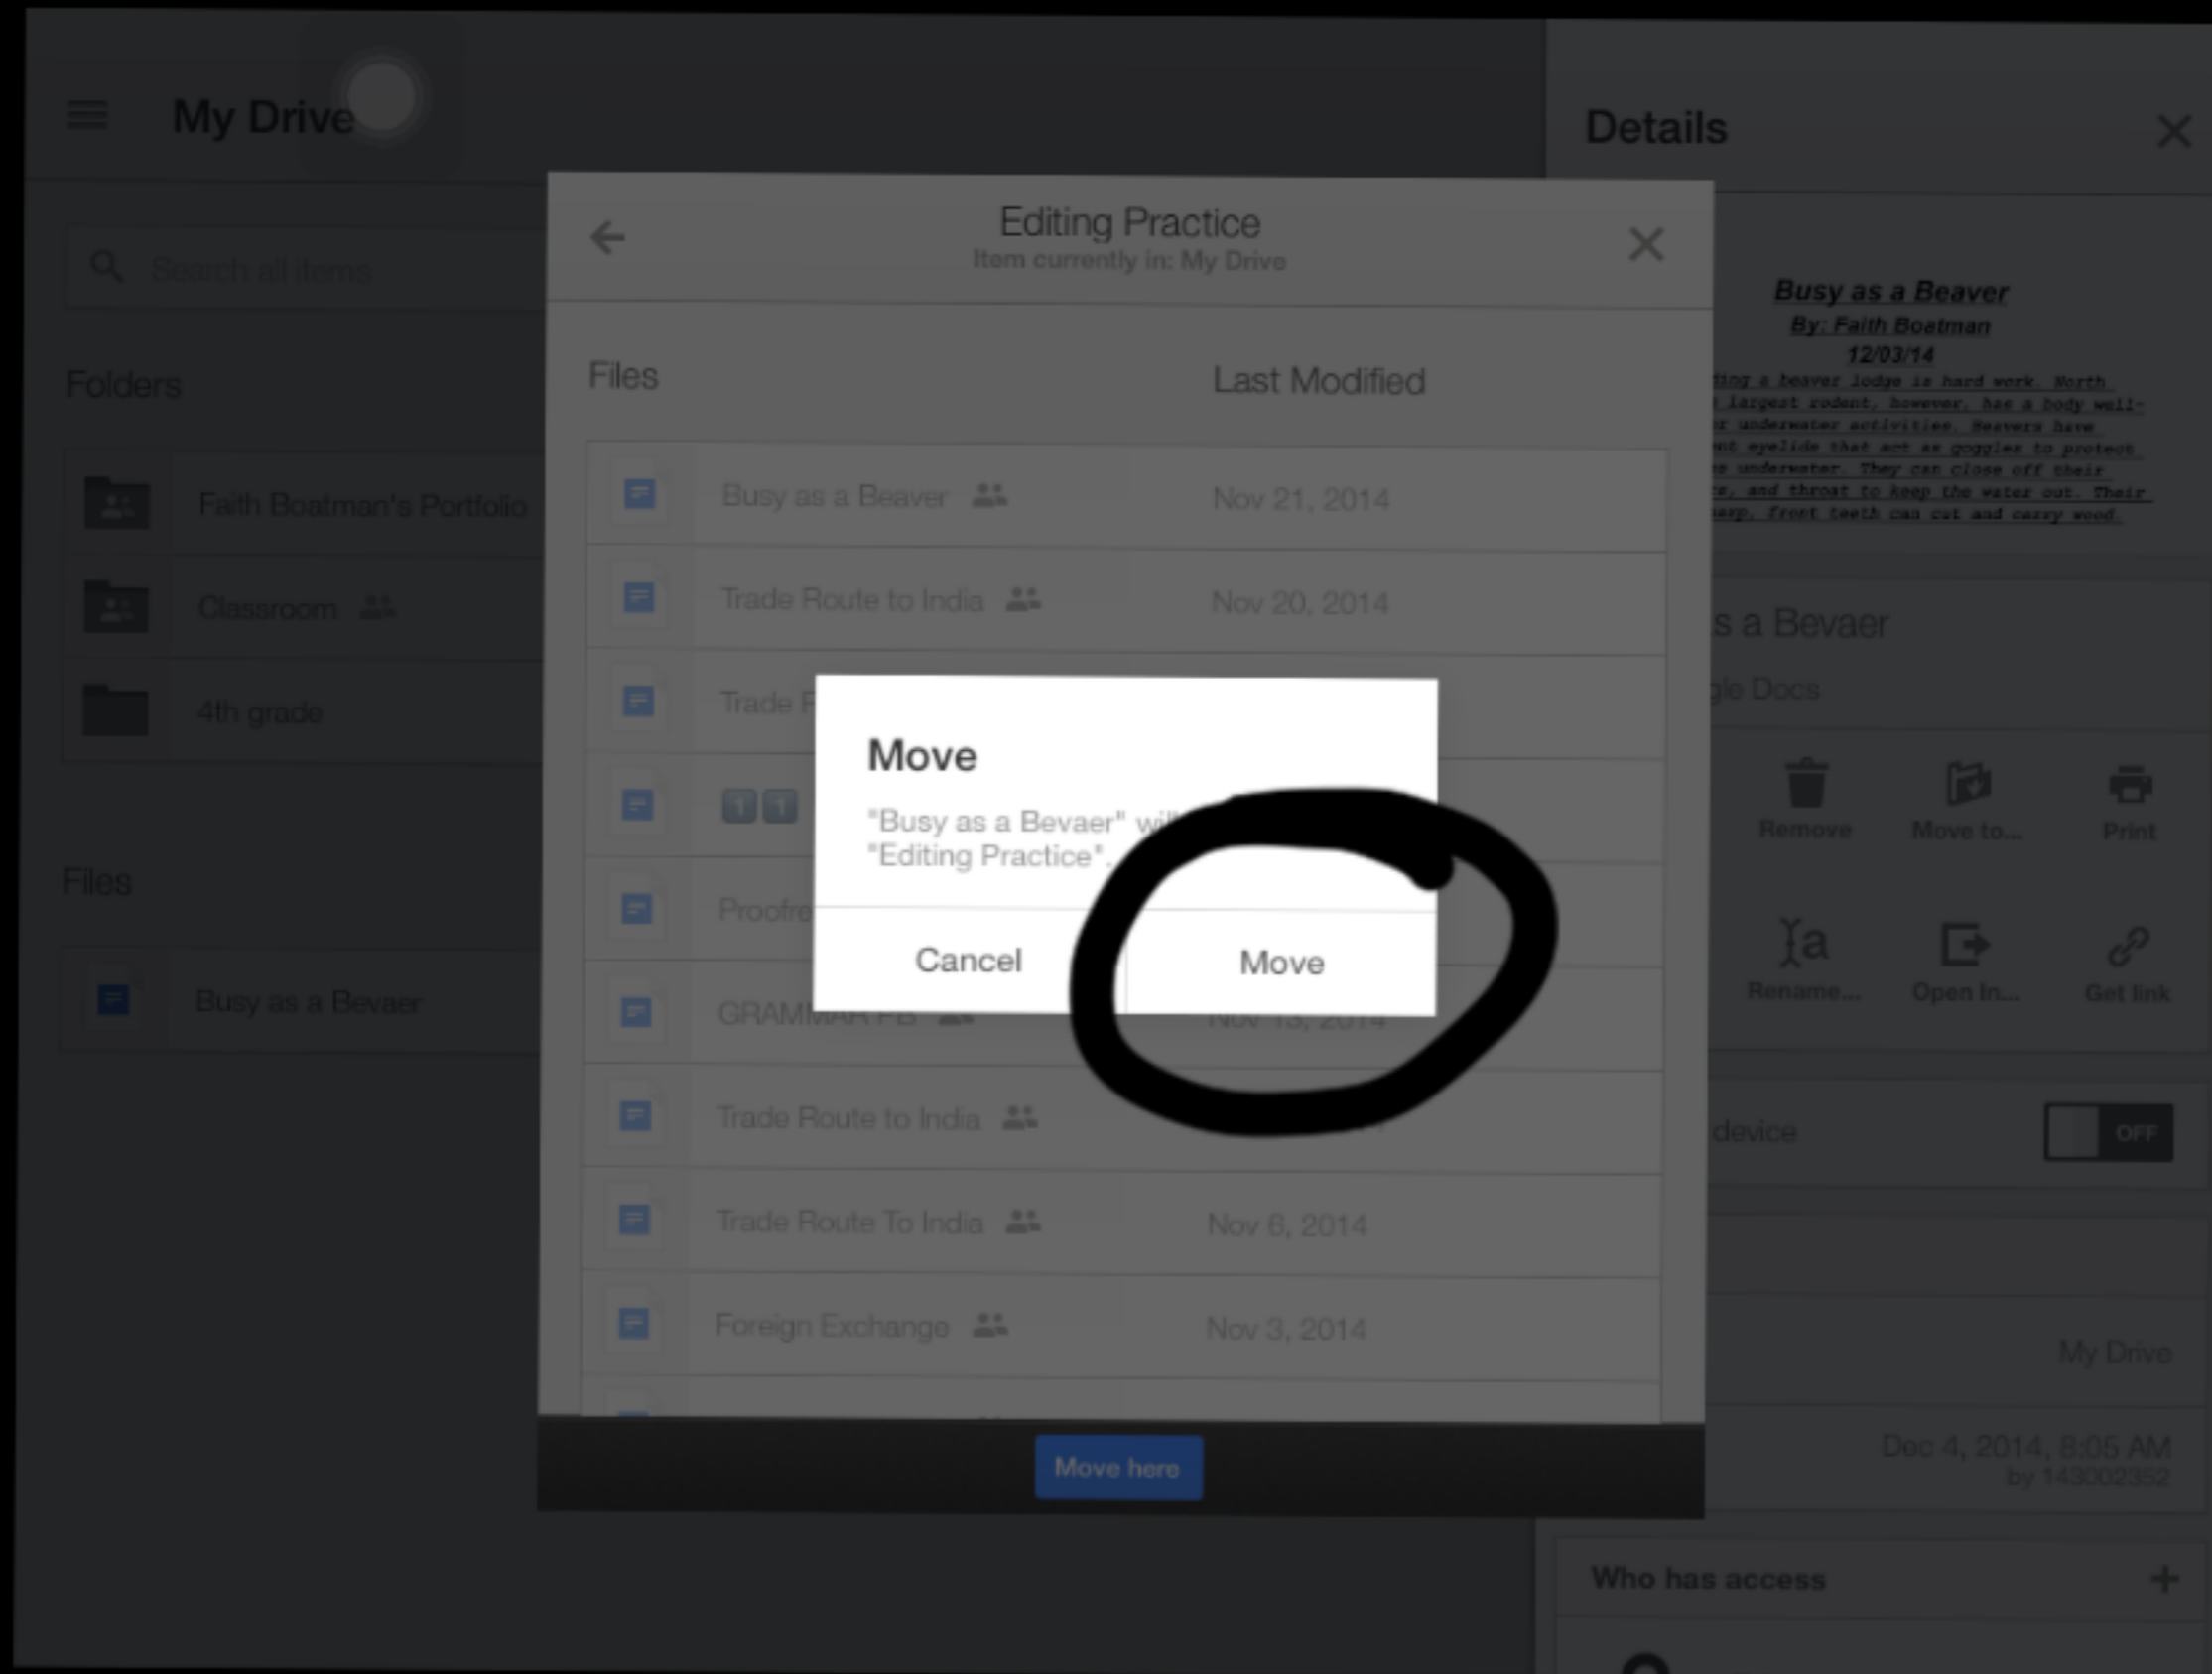

# How to Put Stuff in Your Folders in Your Drive

First, you push the "i" button on the thing you want to move.

Then you push "move to"

Then you push the folder you want to put it in

Then you push the other folder you want to put it in

Next, you push "move here"

Then you push "move" and that item will be in that folder