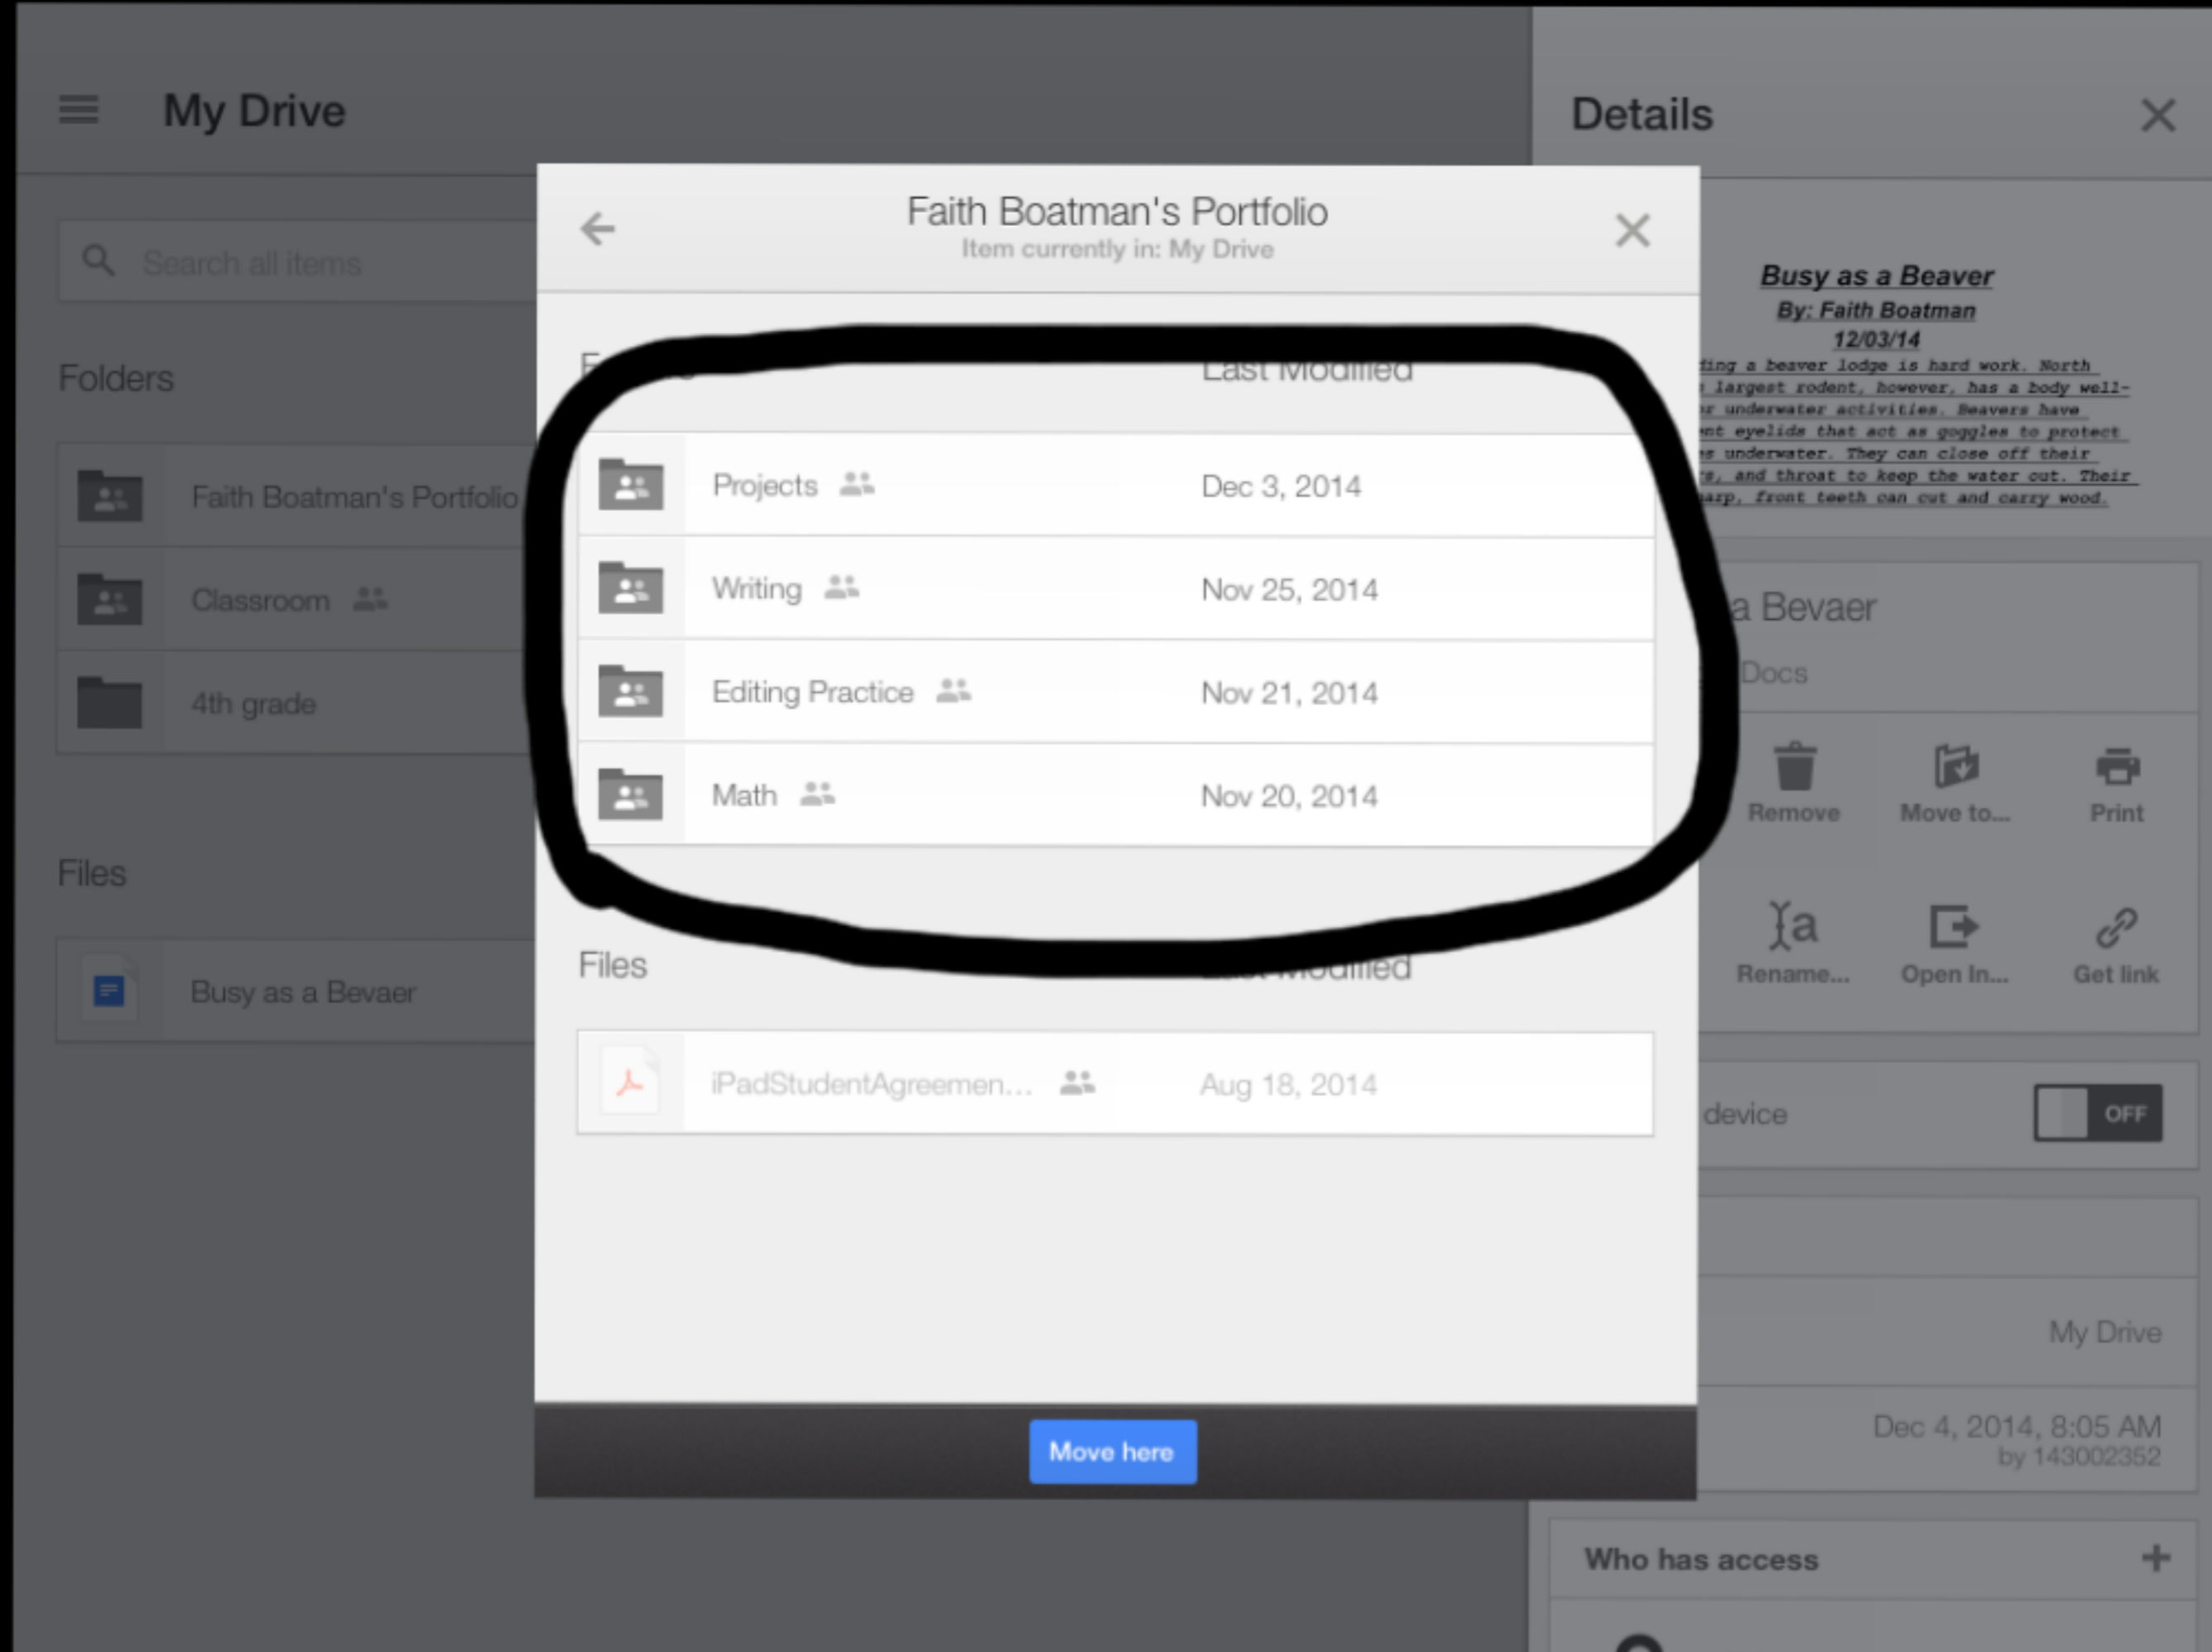

# How to Put Stuff in Your Folders in Your Drive

First, you push the "i" button on the thing you want to move.

Then you push "move to"

Then you push the folder you want to put it in

Then you push the other folder you want to put it in

Next, you push "move here"

Then you push "move" and that item will be in that folder