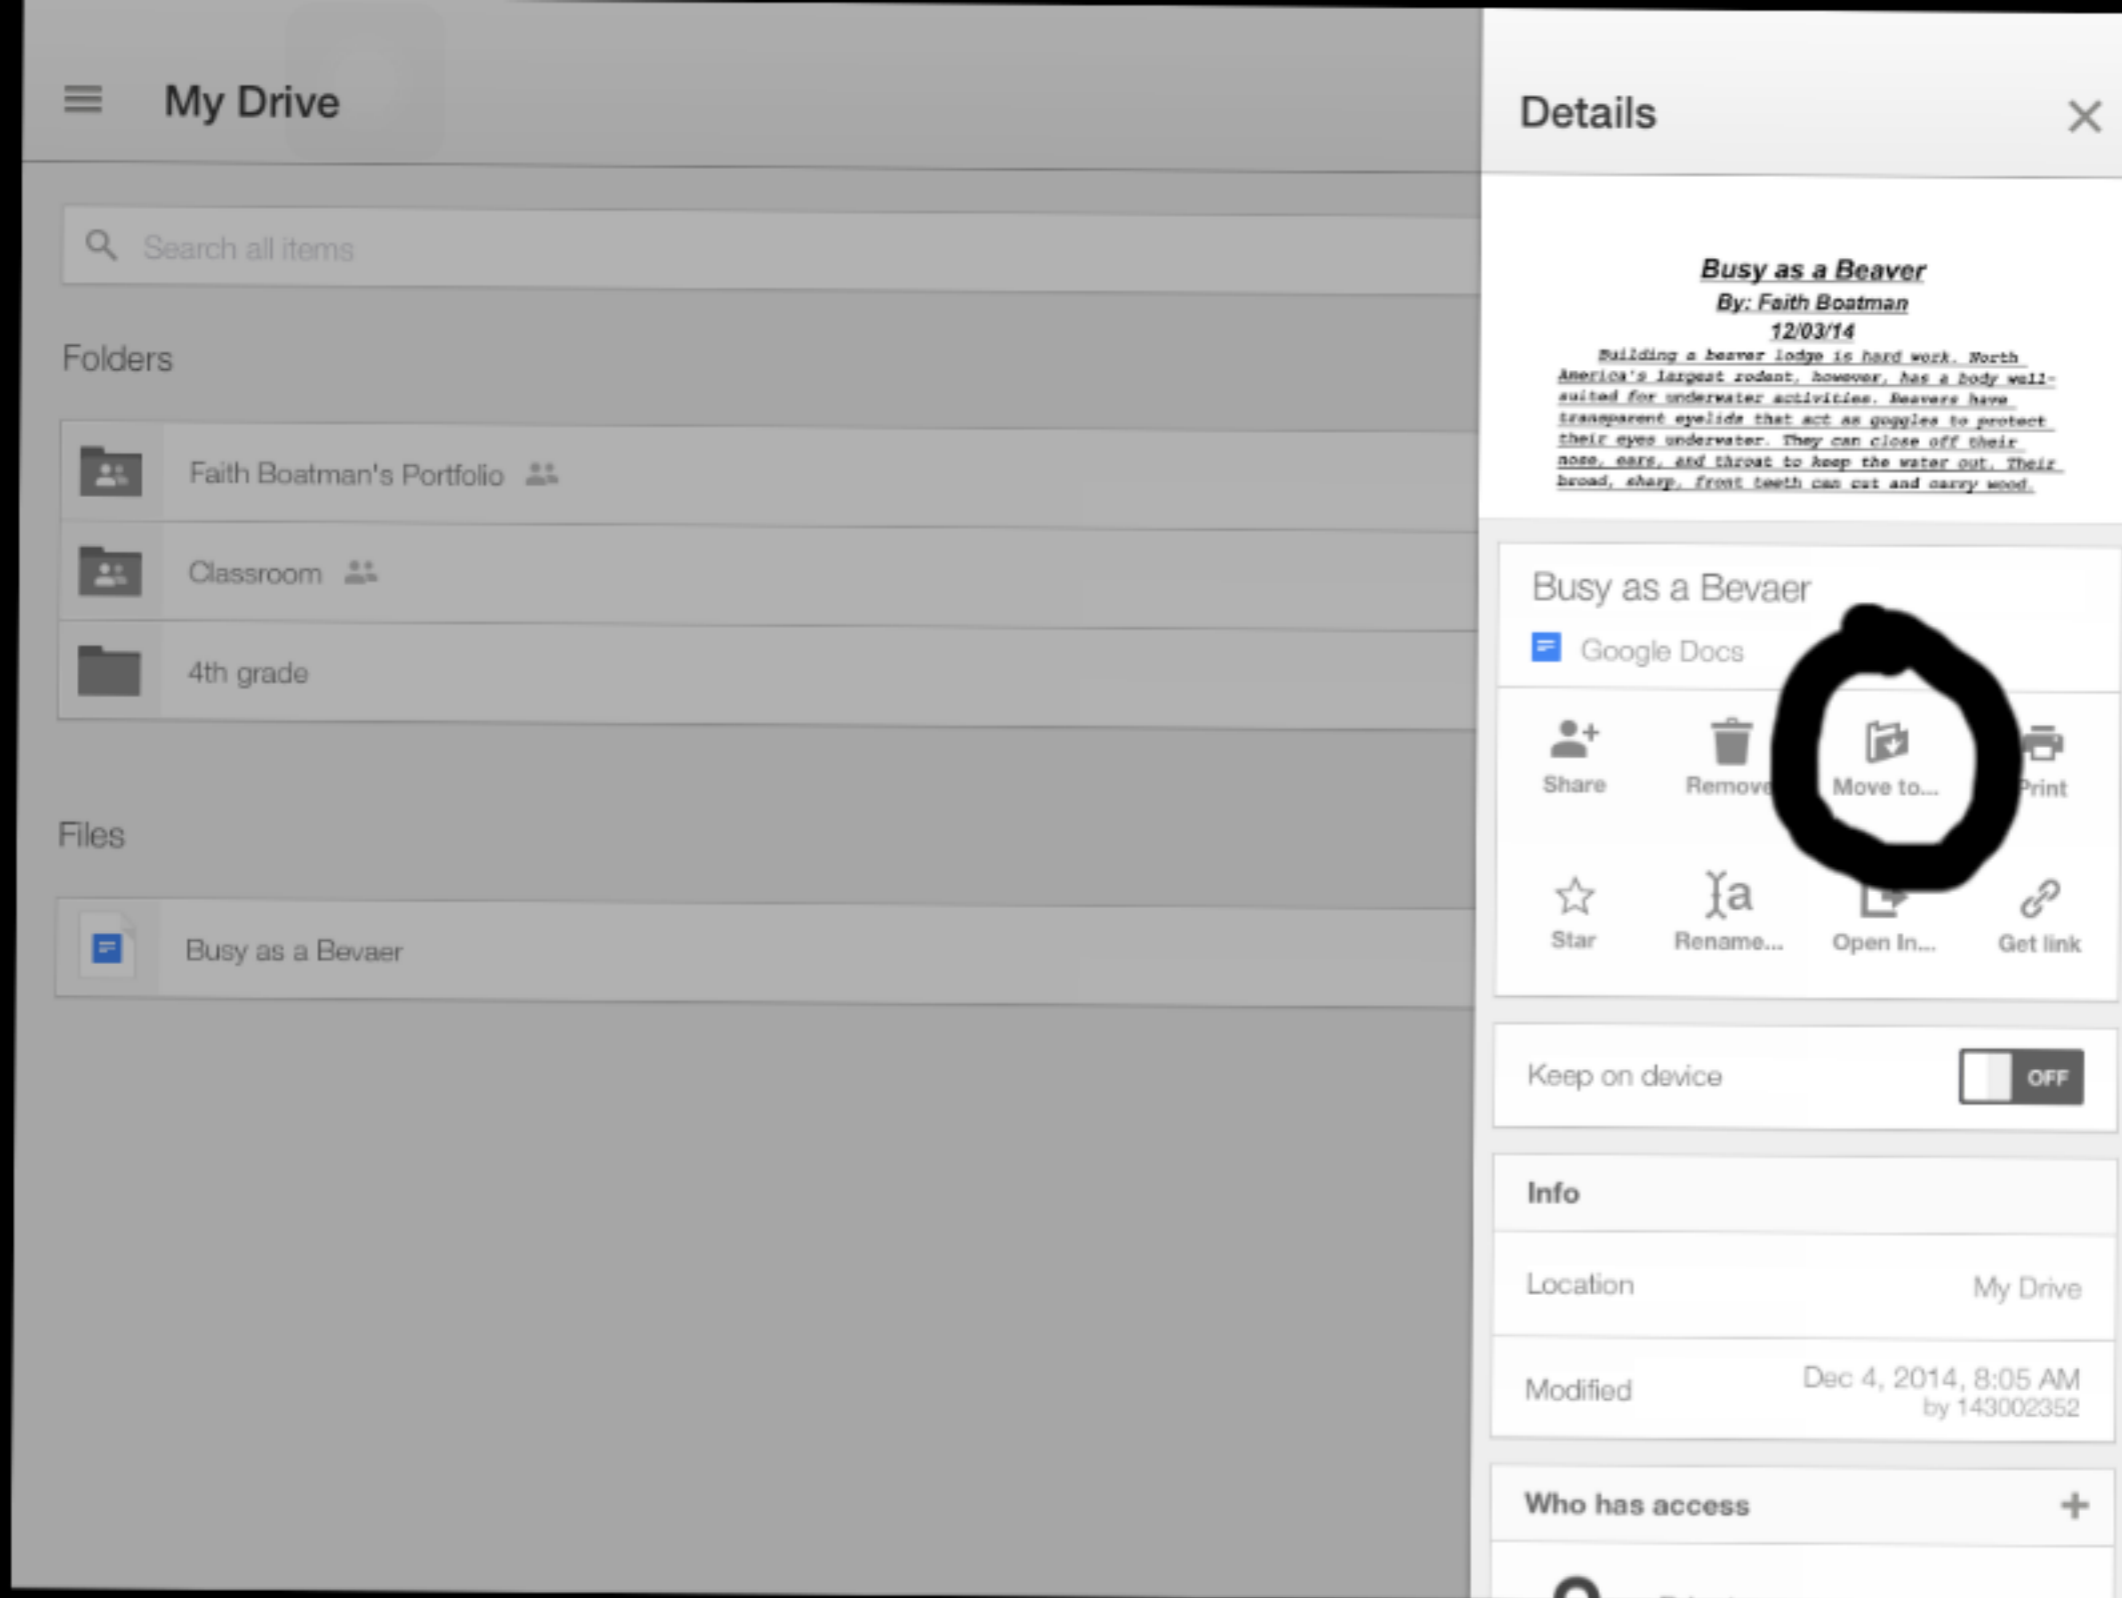

# How to Put Stuff in Your Folders in Your Drive

First, you push the "i" button on the thing you want to move.

Then you push "move to"

Then you push the folder you want to put it in

Then you push the other folder you want to put it in

Next, you push "move here"

Then you push "move" and that item will be in that folder