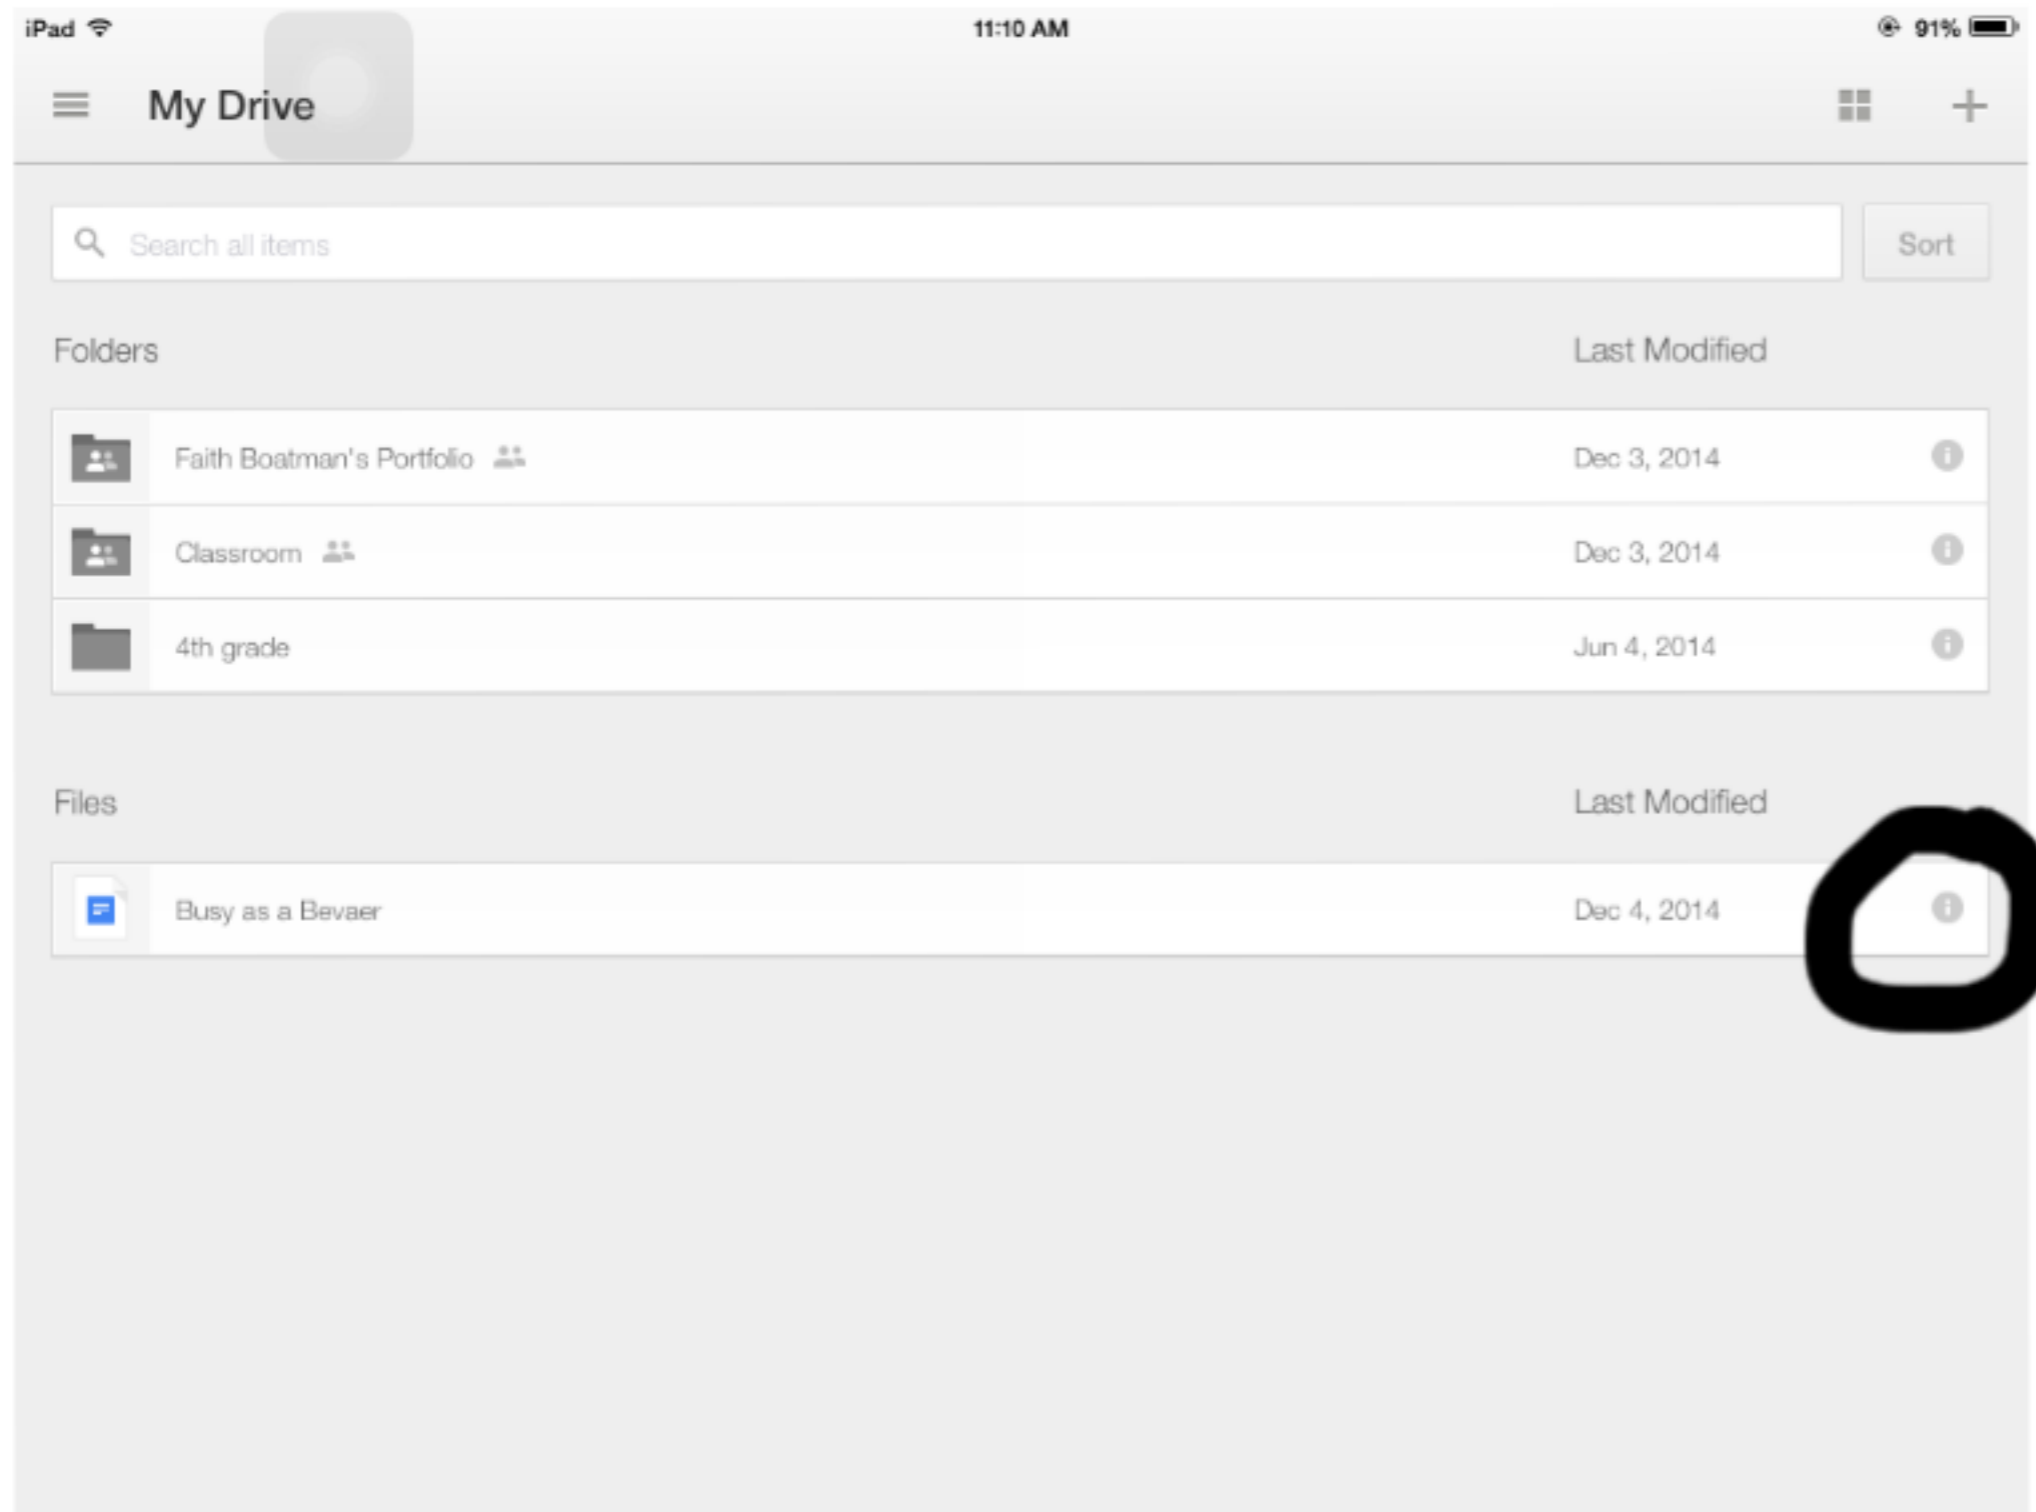

# How to Put Stuff in Your Folders in Your Drive

First, you push the "i" button on the thing you want to move.

Then you push "move to"

Then you push the folder you want to put it in

Then you push the other folder you want to put it in

Next, you push "move here"

Then you push "move" and that item will be in that folder