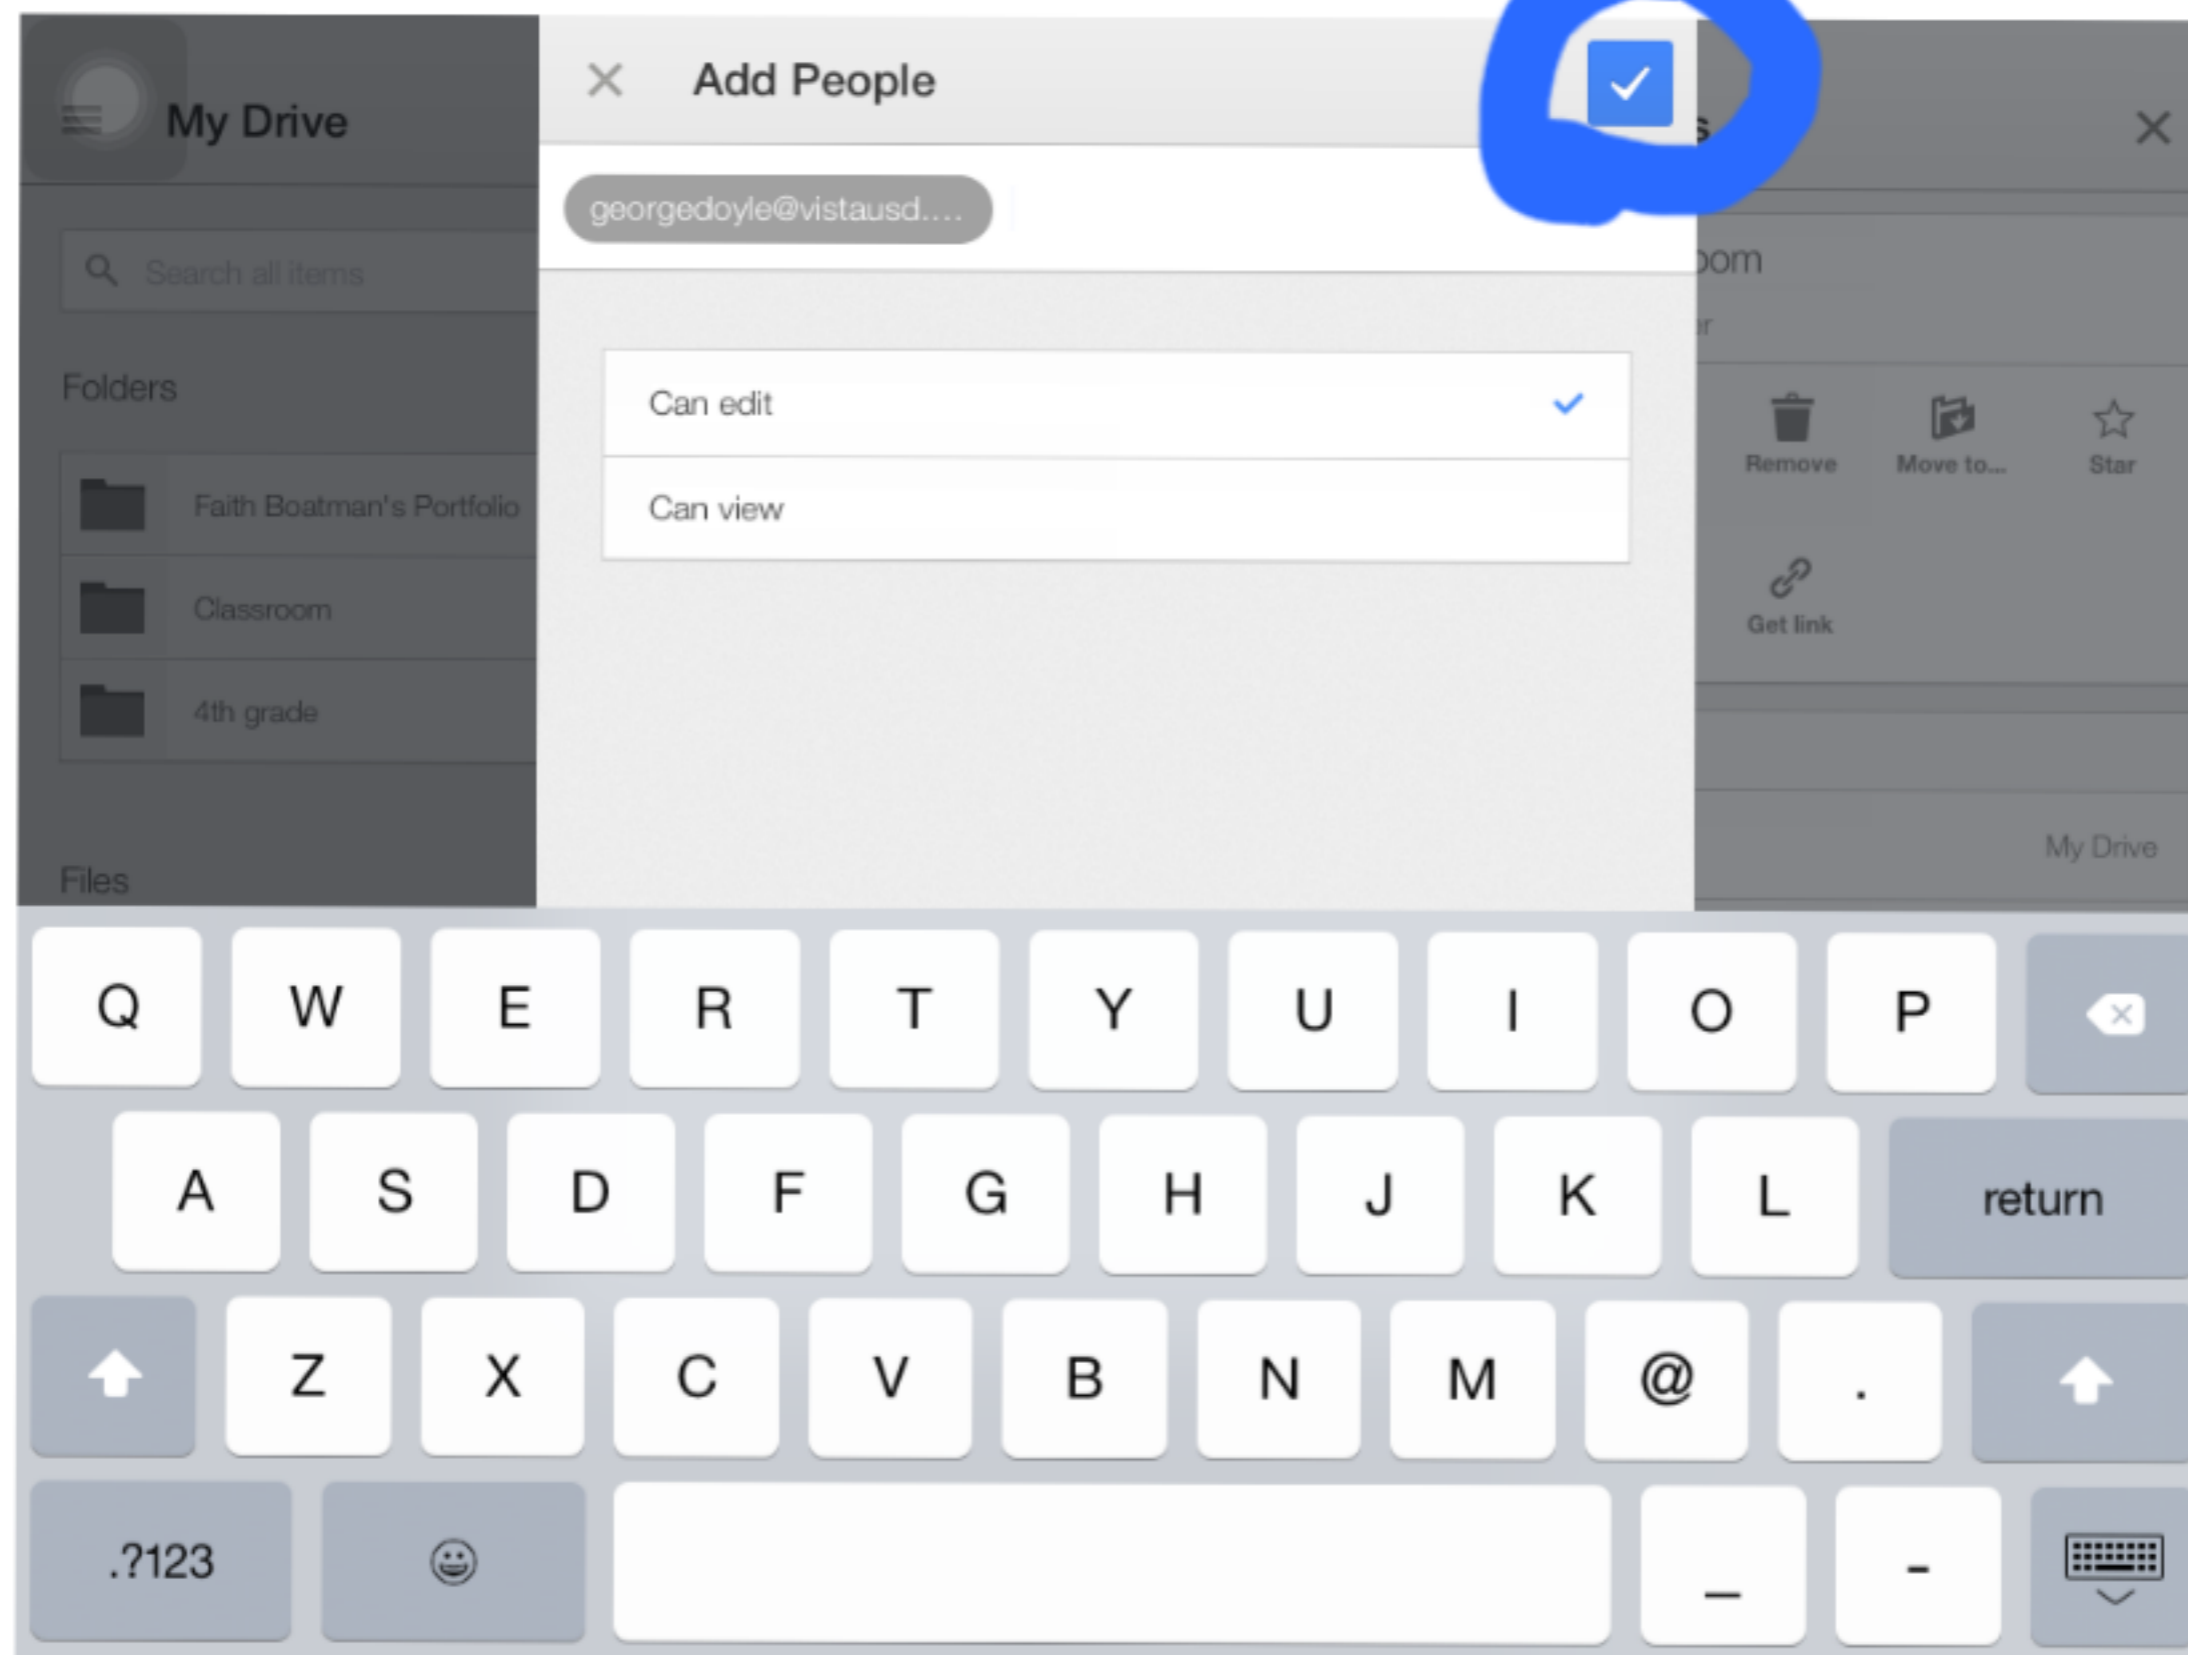

Faith Boatman-143... Owner

First, you push the plus button.

Next, start typing the person's name and then tap their name when it comes up.

Then you push "Can Edit"

Then you push the blue check in the corner.