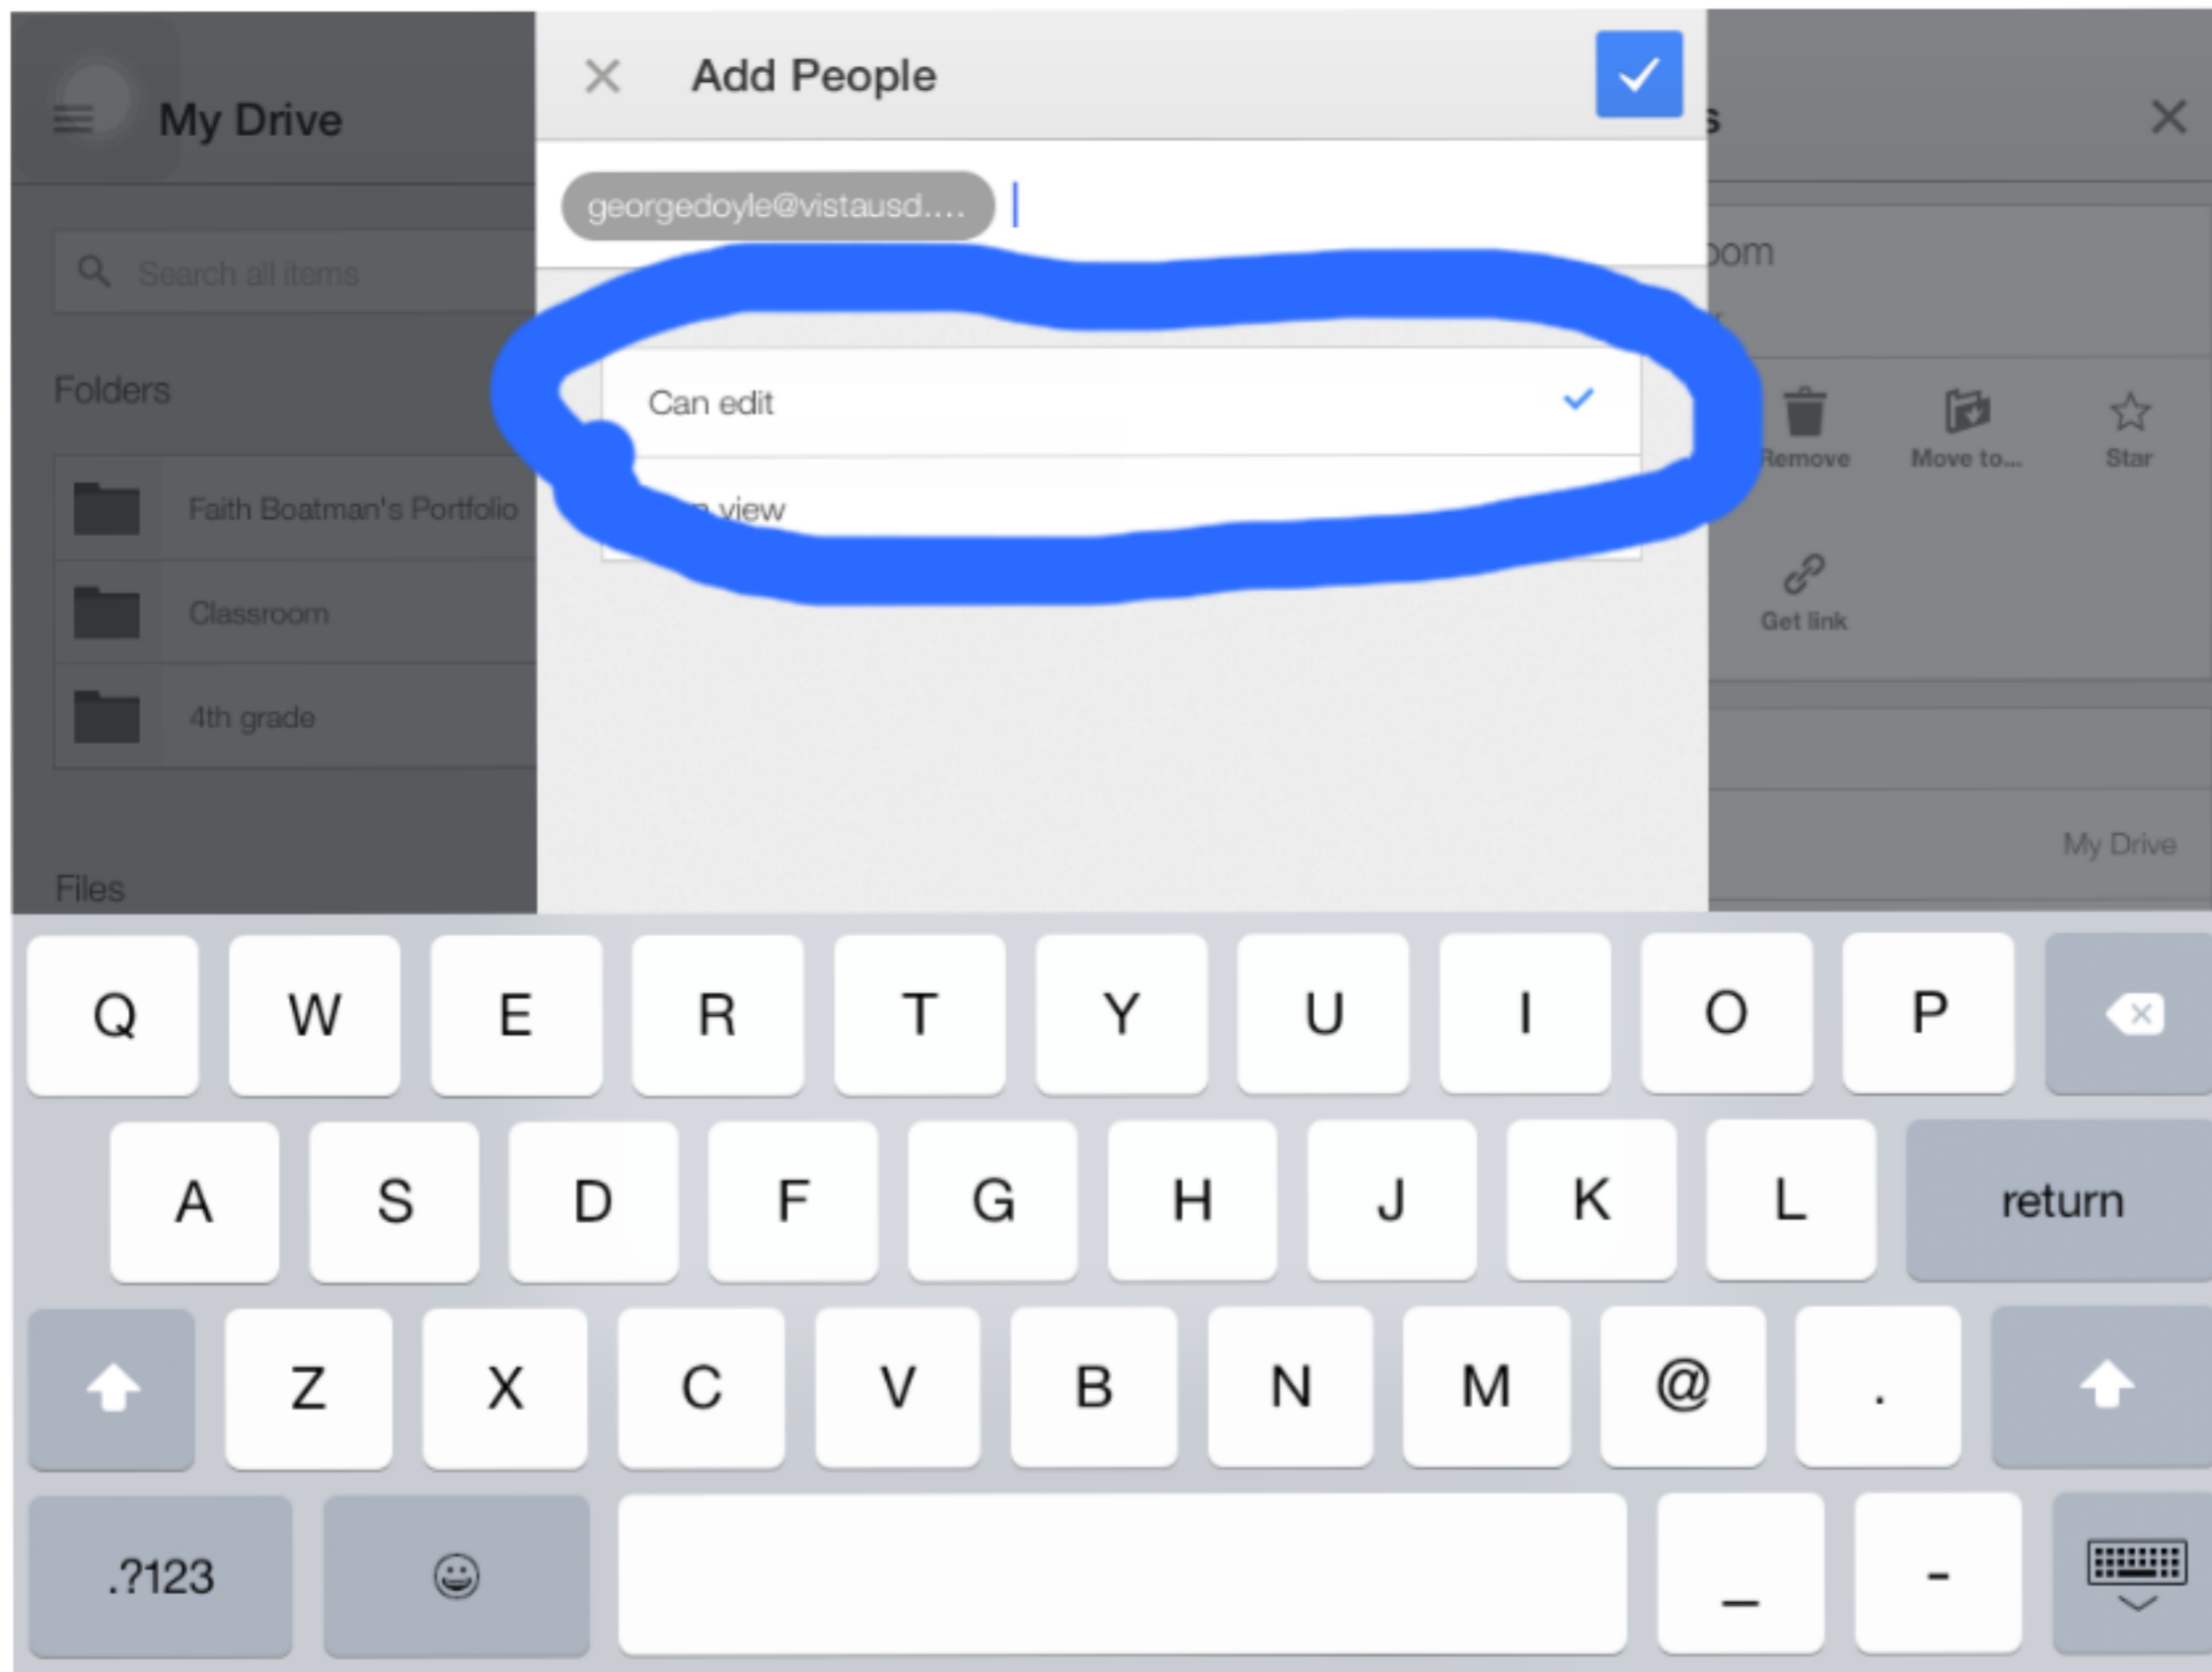

Folder

Share Remove Move to... Star

Rename... Get link

**Info**

Location My Drive

Modified Sep 11, 2014, 9:01 AM by 143002352

**Who has access**

Private  
people listed can access

Faith Boatman-143... Owner

First, you push the plus button.

Next, start typing the person's name and then tap their name when it comes up.

Then you push "Can Edit"

Then you push the blue check in the corner.