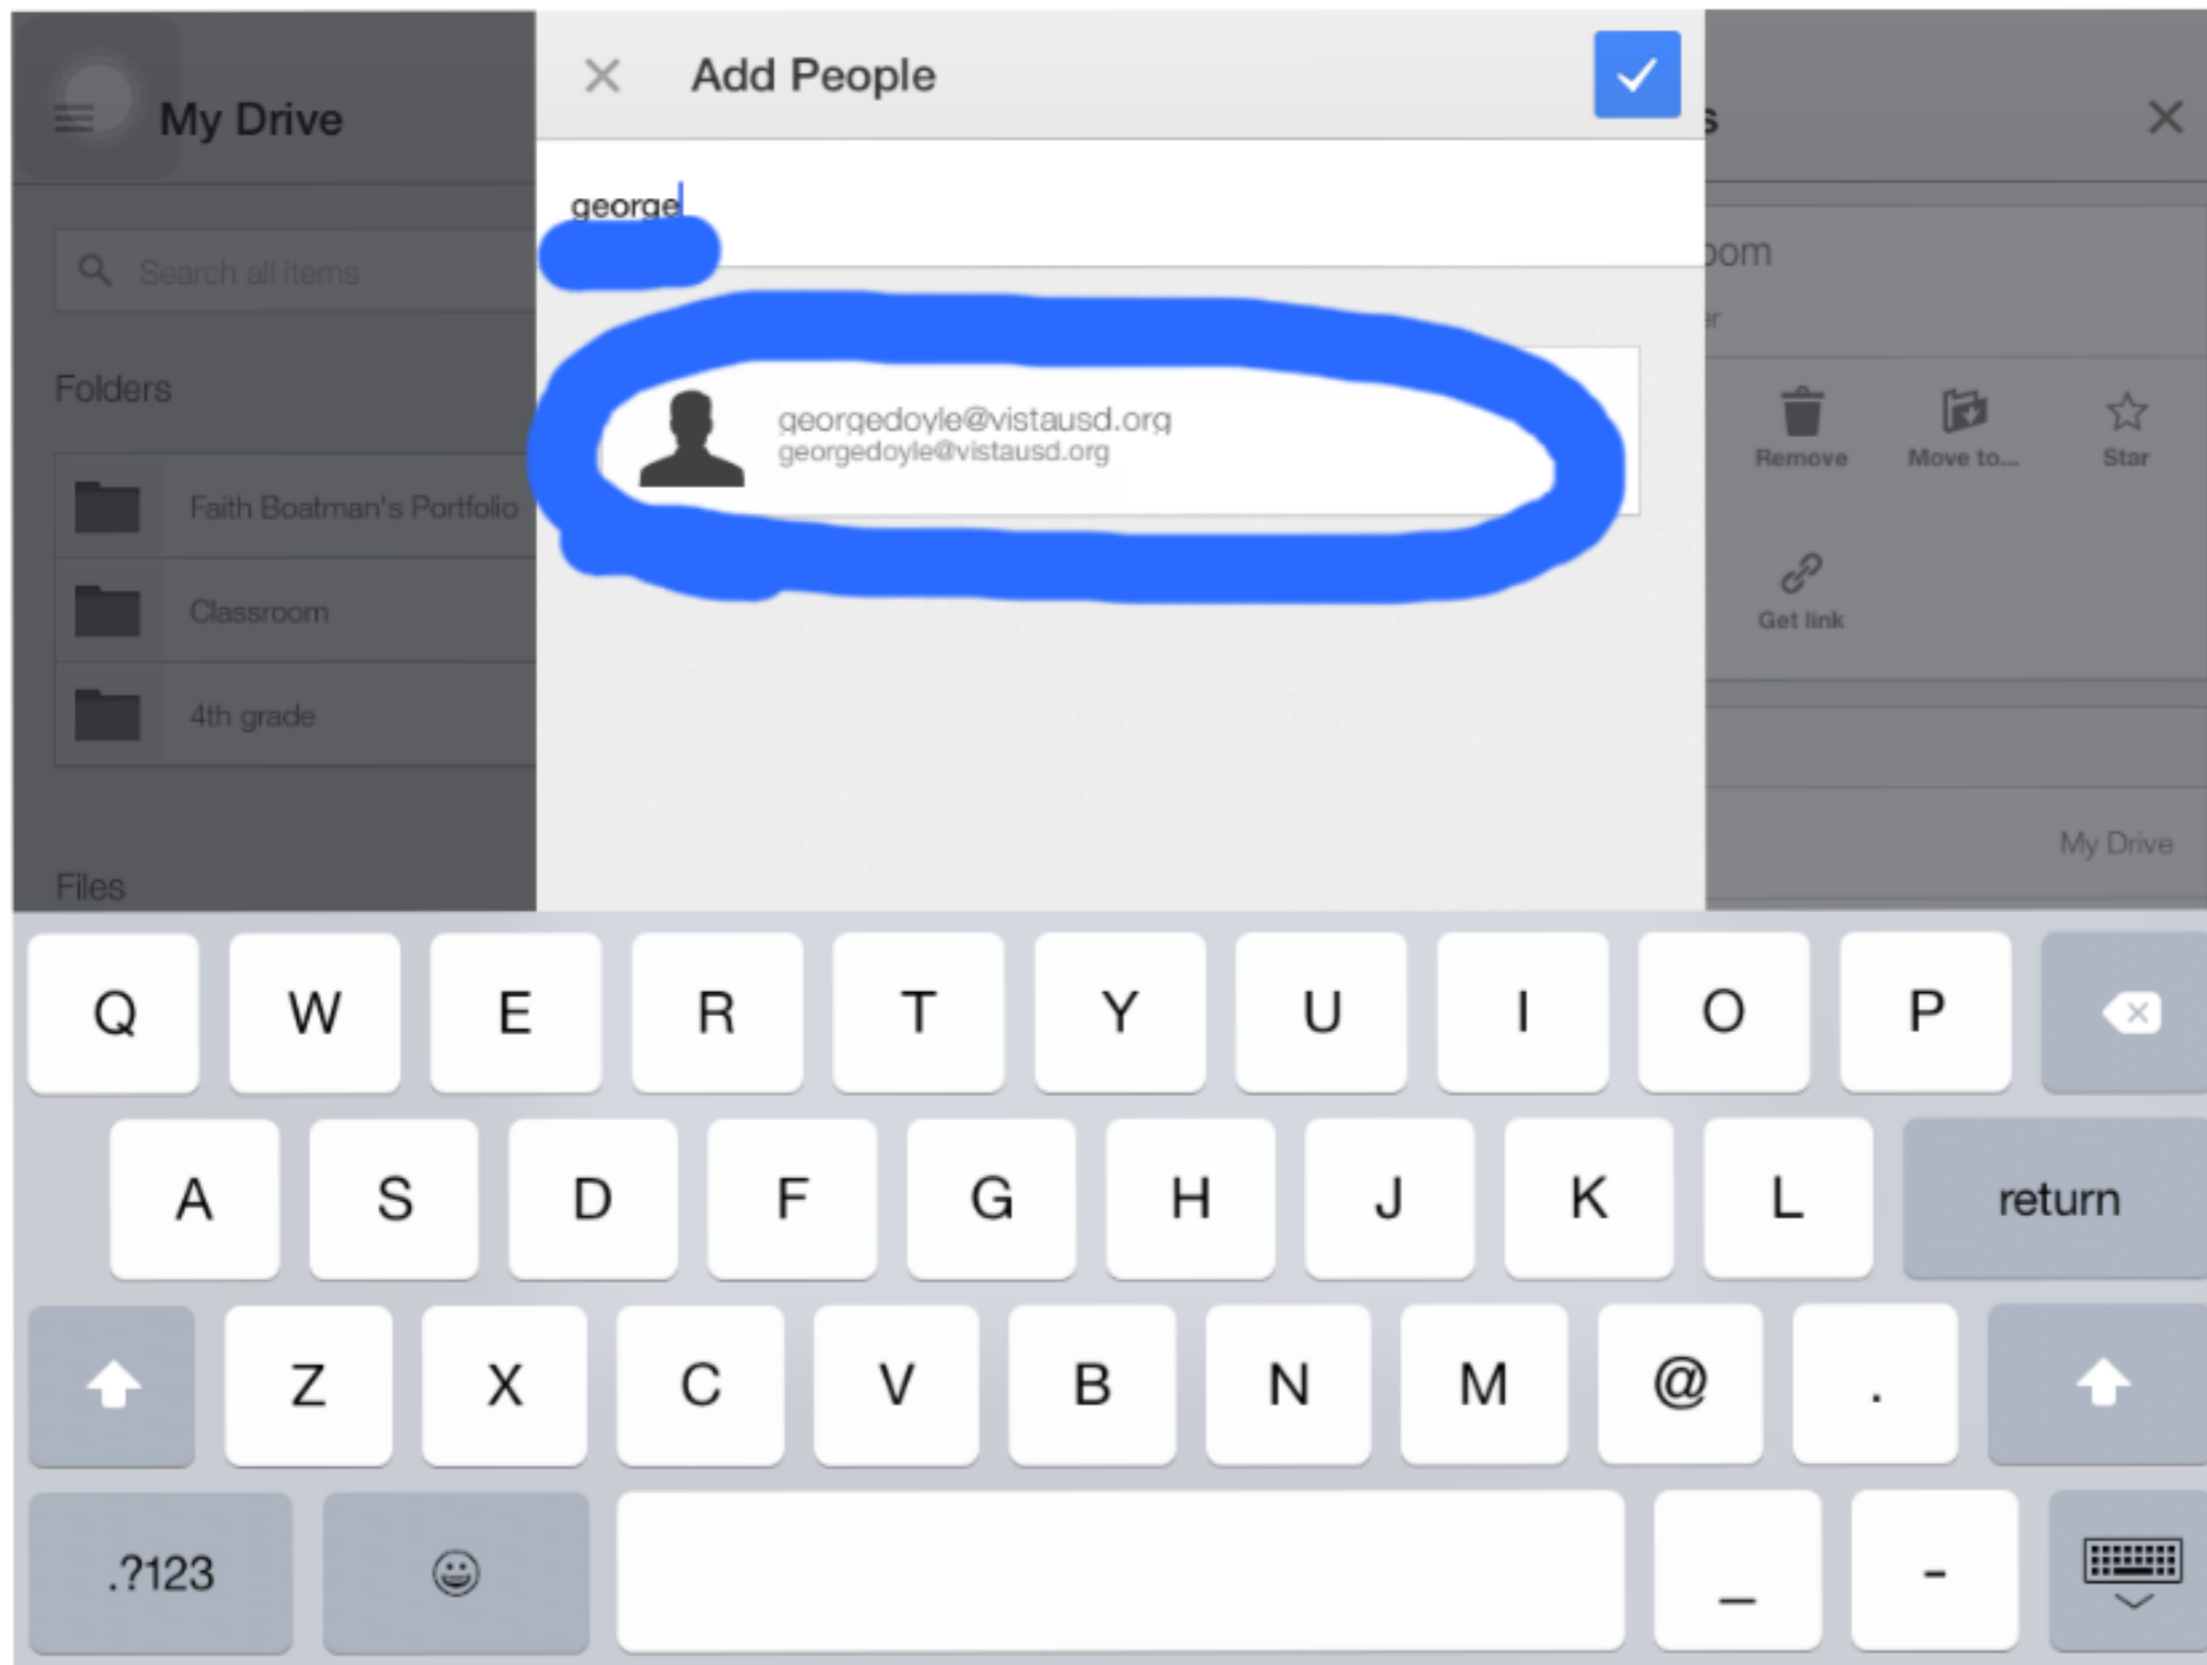

Folder

Share Remove Move to... Star

Rename... Get link

**Info**

Location My Drive

Modified Sep 11, 2014, 9:01 AM by 143002352

**Who has access**

Private  
people listed can access

Faith Boatman-143... Owner

First, you push the plus button.

Next, start typing the person's name and then tap their name when it comes up.

Then you push "Can Edit"

Then you push the blue check in the corner.